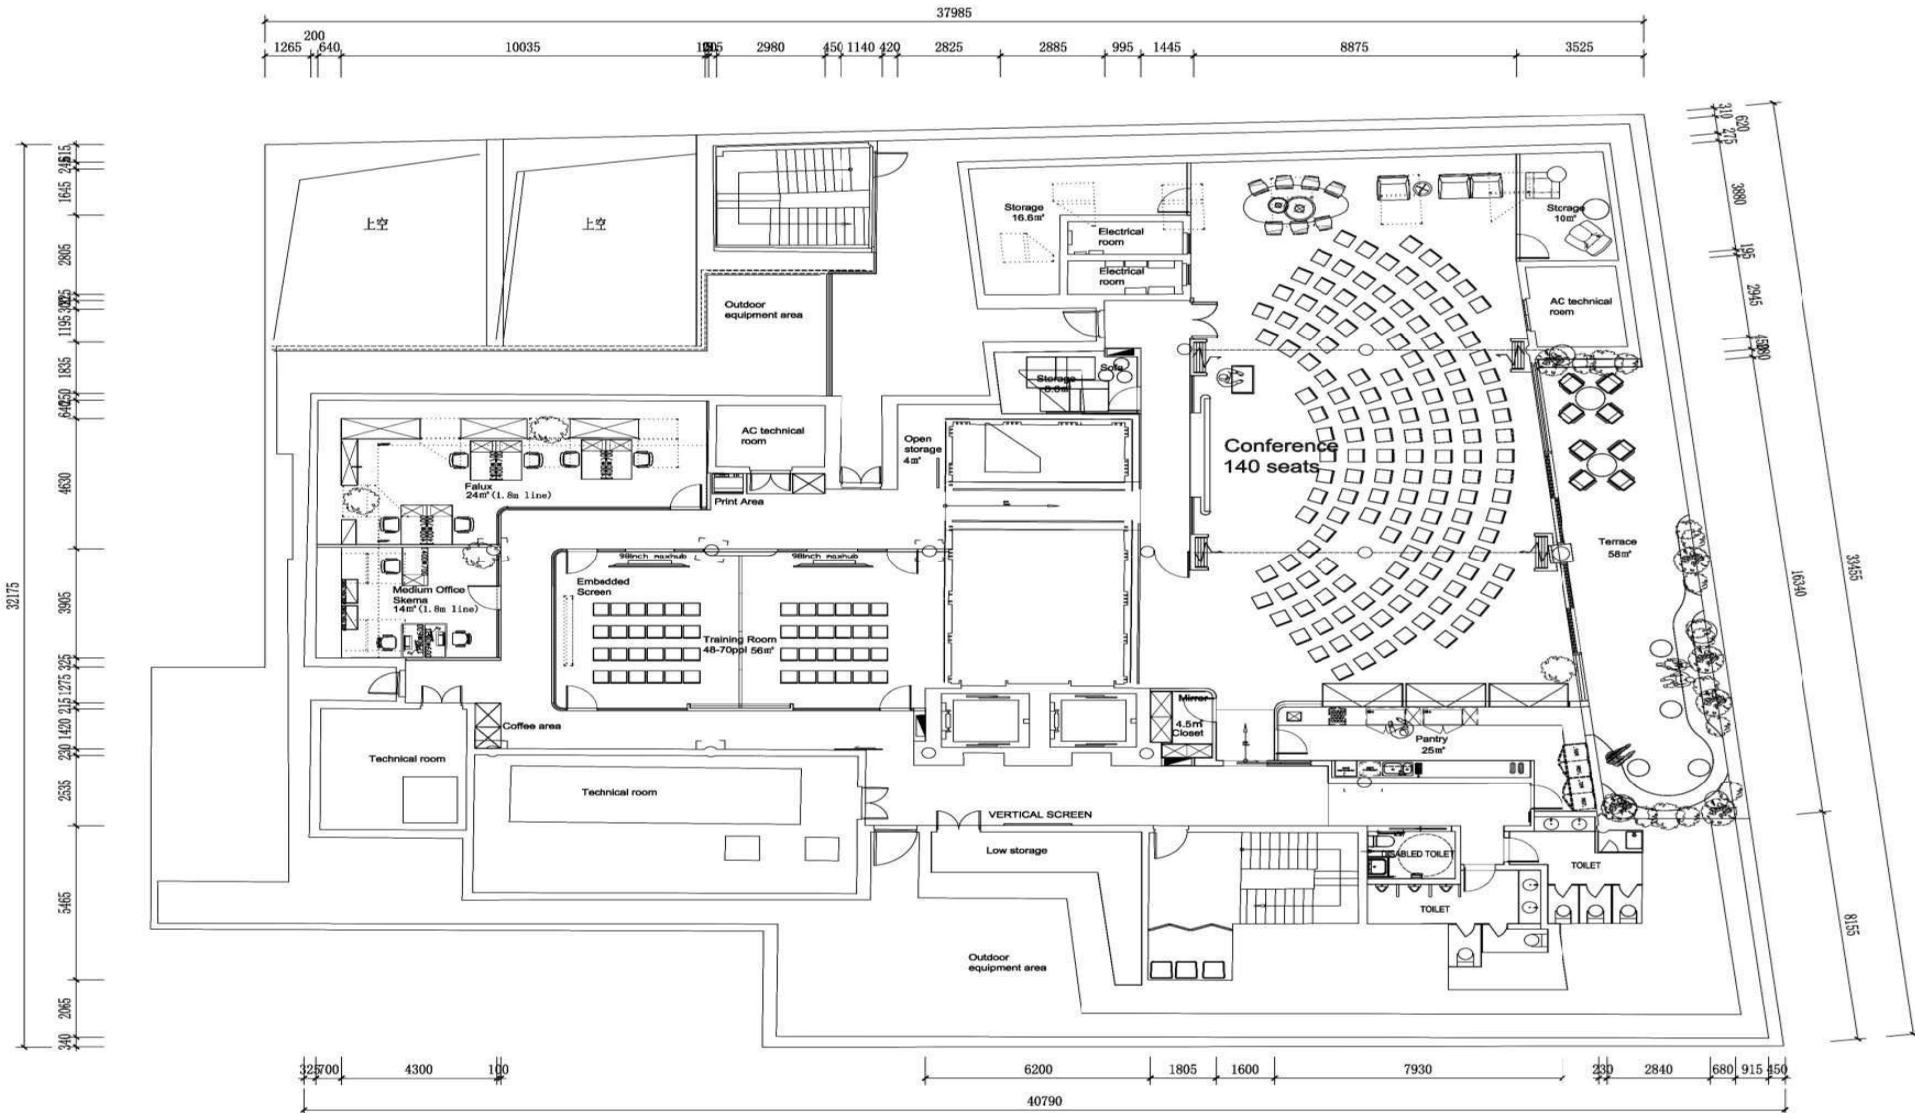

Walking distance

- 6 min to Jing'an Temple Metro Station
- 8 min to Changshu Road Metro Station

SHANGHAI OPEN SPACE FACILITIES

OFFICE INSIDE

5th Floor SPACE LAYOUT

31

Private Offices

6th Floor SPACE LAYOUT