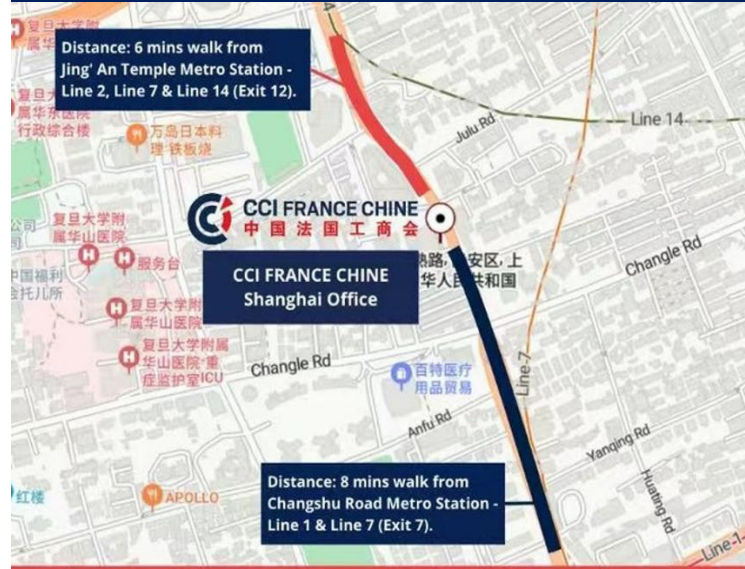

Cleaning Services
清洁服务

SHANGHAI LOCATION

CCI FRANCE CHINE Shanghai Office is located at No. 88 Changshu Road, Dongyi Building (5th & 6th floor), in the heart of Jing'an Business District. Just steps away from metro lines 1, 2, 7 & 14 and surrounded by hotels, restaurants, and cultural attractions.

Shanghai,
Jing'an Business District

88 Chang Shu Road

5 & 6/Floor,
Dongyi Building

5 & 6/Floor, Dongyi Building, 88 Chang Shu Road, Jing'an Business District

Driving distance

- 45 min to Pudong International Airport (PVG)
- 25 min to Shanghai Hongqiao Airport (SHA)