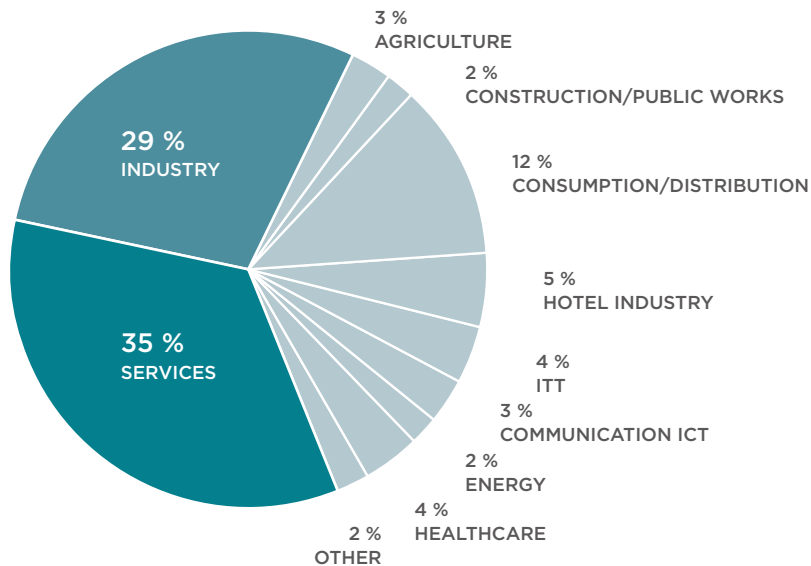

NORTH CHINA	482 members	BEIJING BRANCH Representations: Dalian and Qingdao
CENTRAL CHINA	874 members	SHANGHAI BRANCH Representations: Chengdu, Chongqing and Hangzhou
SOUTH CHINA	330 members	GUANGZHOU, SHENZHEN BRANCHES Representations: Kunming and Xiamen

Member breakdown by sector (2019)