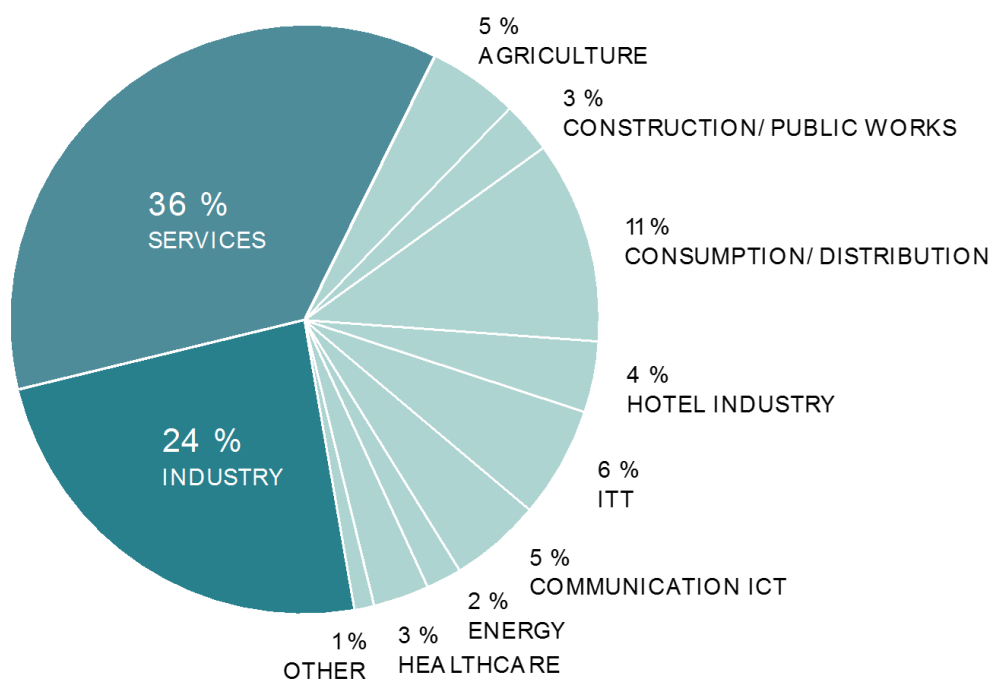

392 Events organized for
17,000 Participants

1ST

72 Hosted Companies in our
Business Center

Sino-French Network

3rd

455 Visas issued to France

**French Chamber of
Commerce in the
world**

54 Trainings for **374**
Trainees

31 Companies followed by our
Business Support Service

70 Recruitments for
our customers

KEY FIGURES

- 4 Branches
- 6 Representations

Member breakdown by sector (2018)

ESSENTIAL

National Membership

National exposure: Your logo at every CCI FRANCE Chine Office, Events, Publication